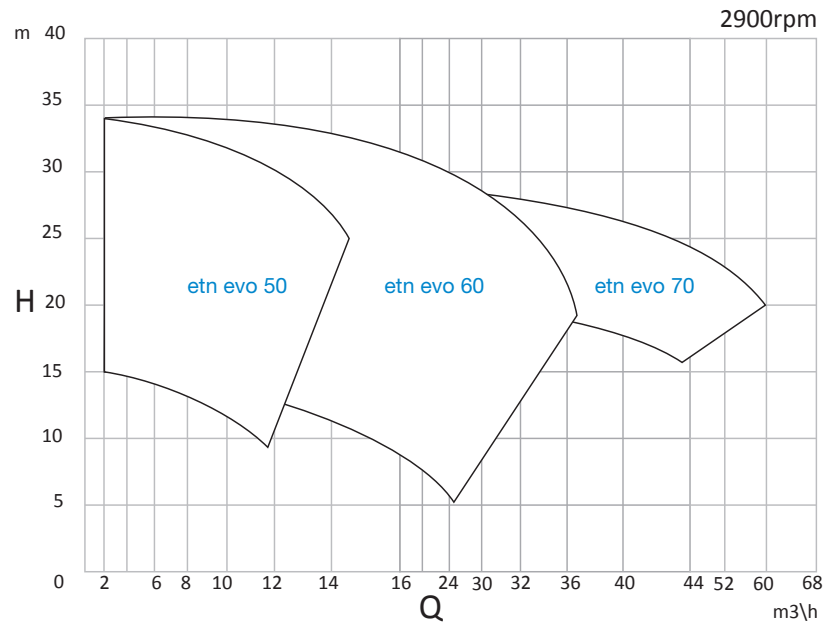

# PERFORMANCE FIELDS

50Hz

60Hz