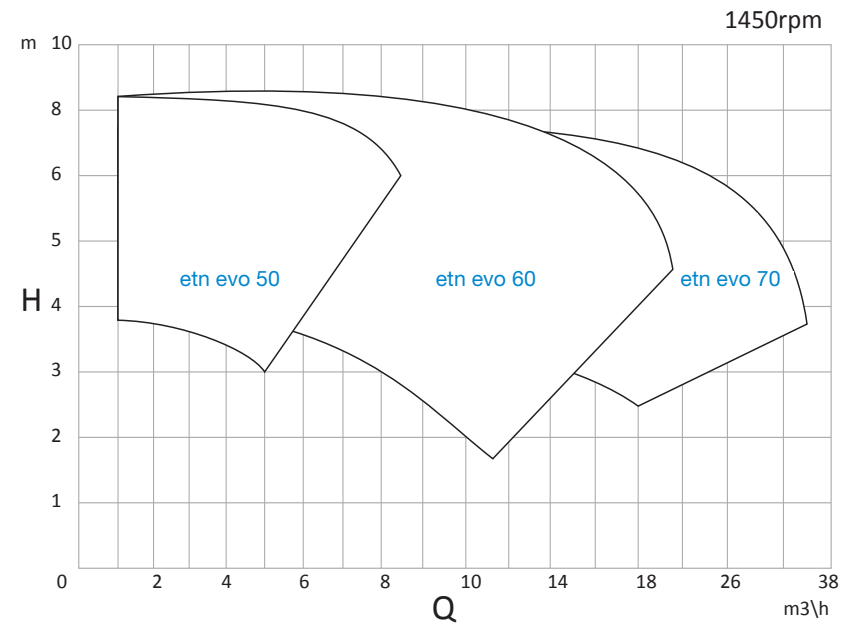

# PERFORMANCE FIELDS

50Hz

60Hz