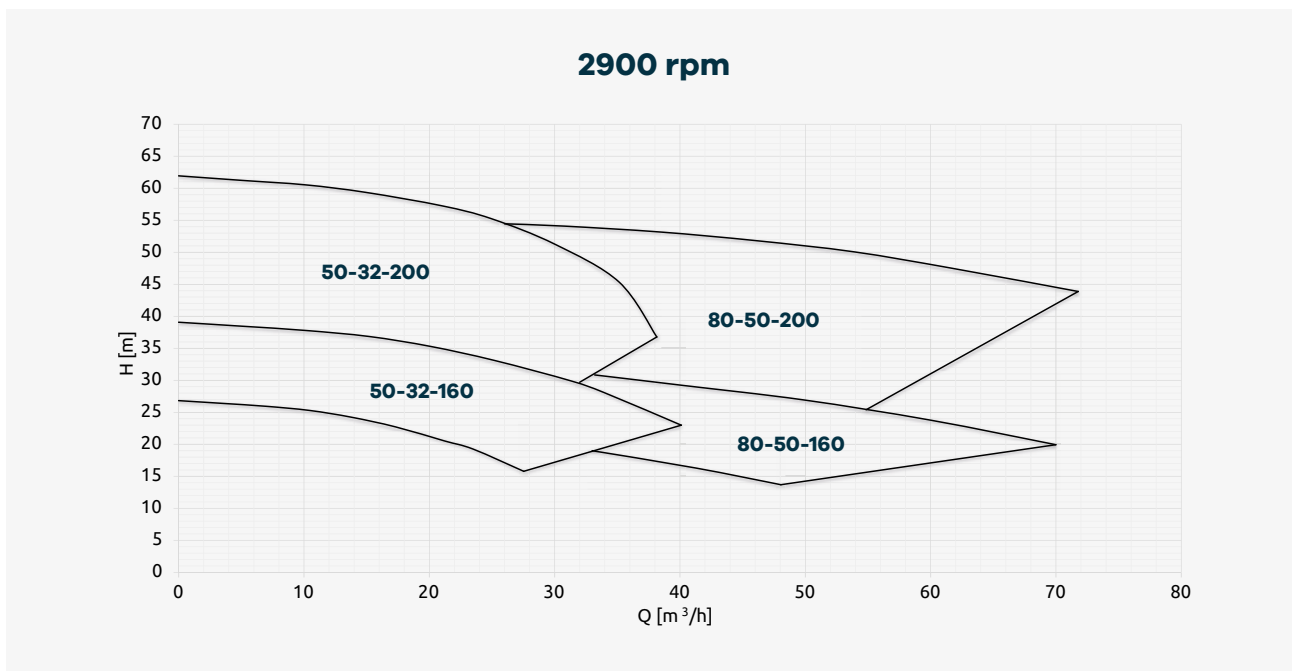

Performance Curves

50 Hz

Not binding data refers to water at room temperature.
For specific performance curve contact CDR Pompe S.R.L.

60 Hz