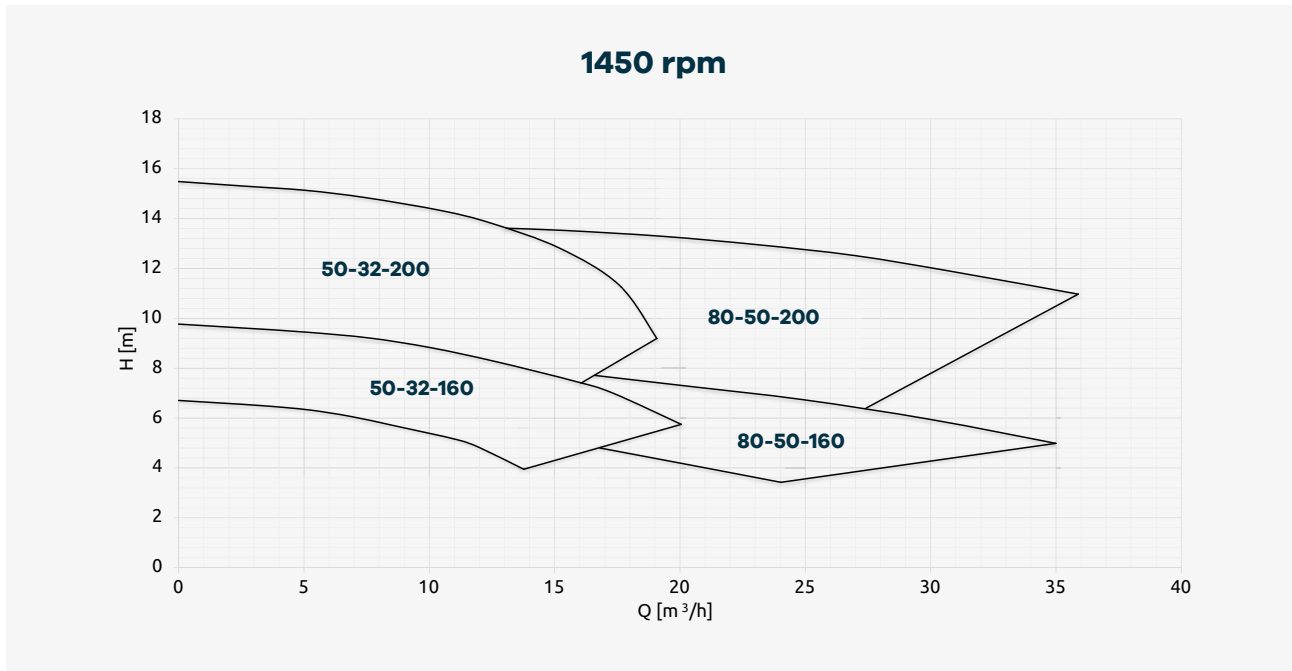

Performance Curves

50 Hz

Not binding data refers to water at room temperature.
For specific performance curve contact CDR Pompe S.R.L.

60 Hz