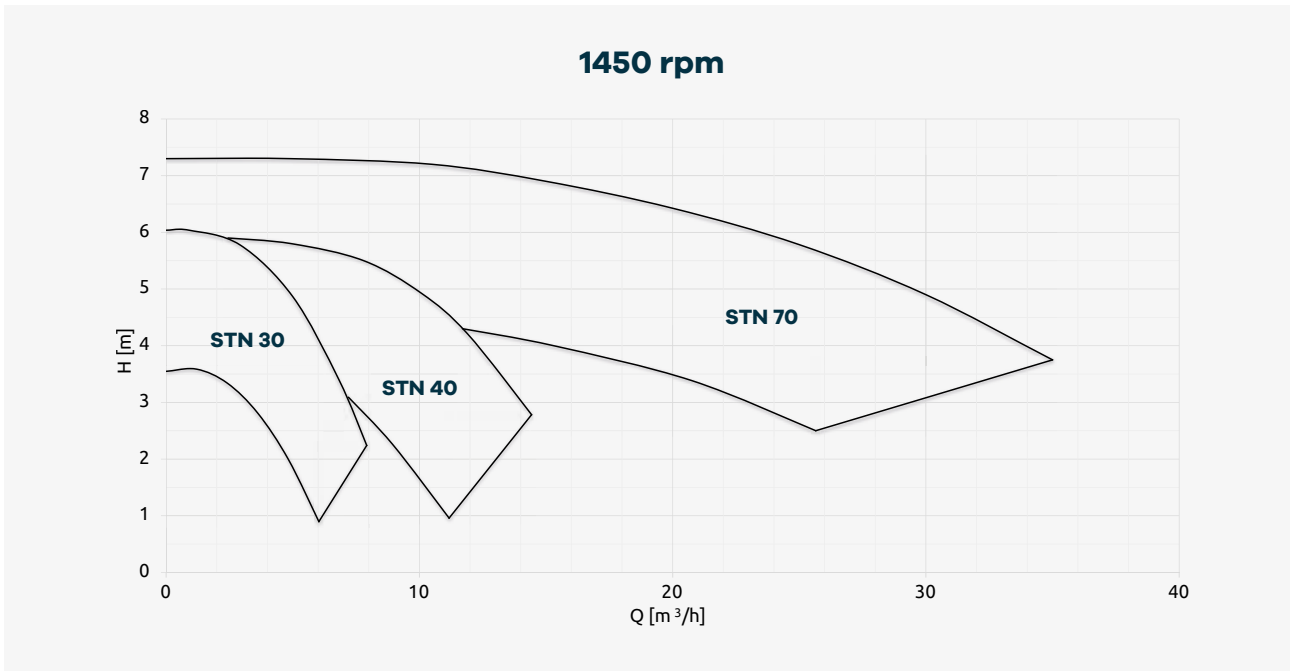

# Performance Curves

50 Hz

Not binding data refers to water at room temperature.  
For specific performance curve contact CDR Pompe S.R.L.

## 60 Hz