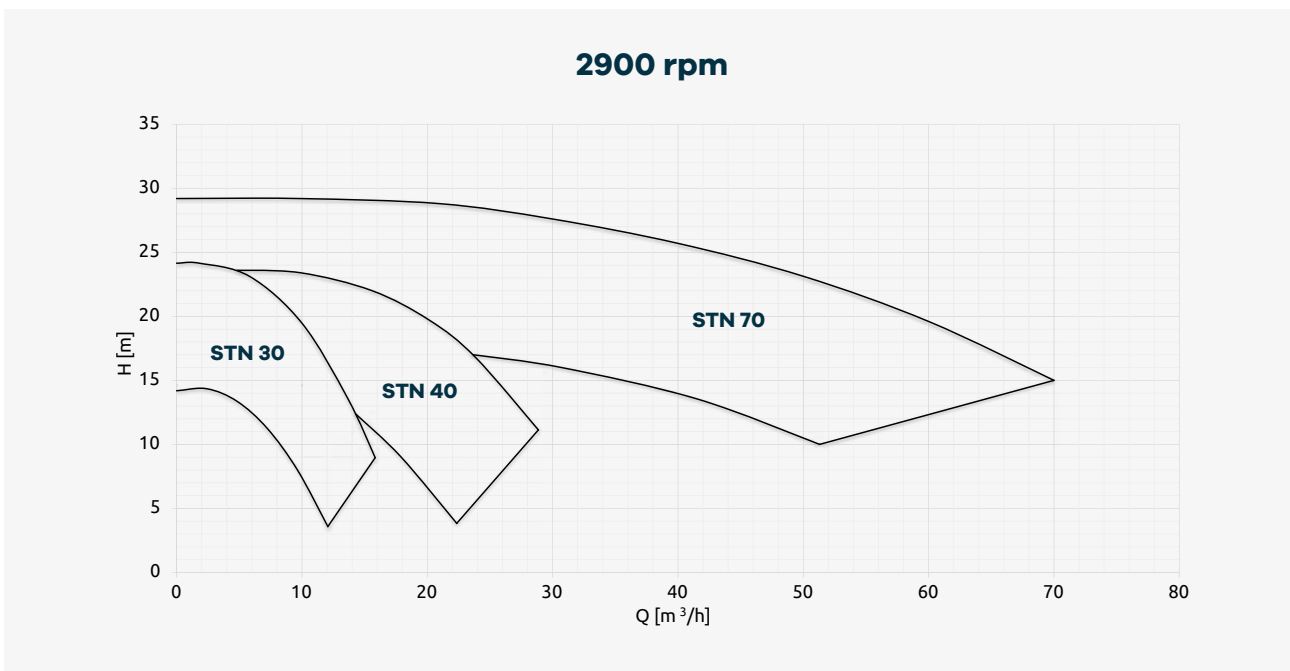

# Performance Curves

50 Hz

Not binding data refers to water at room temperature.  
For specific performance curve contact CDR Pompe S.R.L.

## 60 Hz