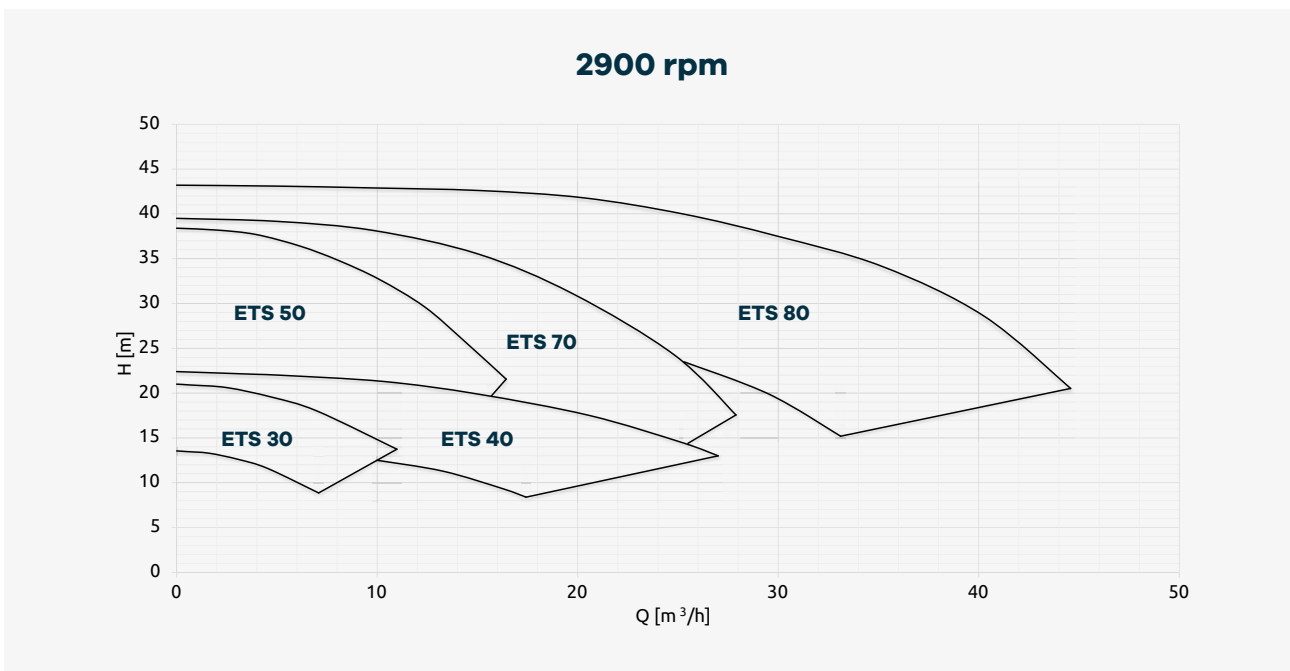

# Performance Curves

50 Hz

Not binding data refers to water at room temperature.  
For specific performance curve contact CDR Pompe S.R.L.

## 60 Hz