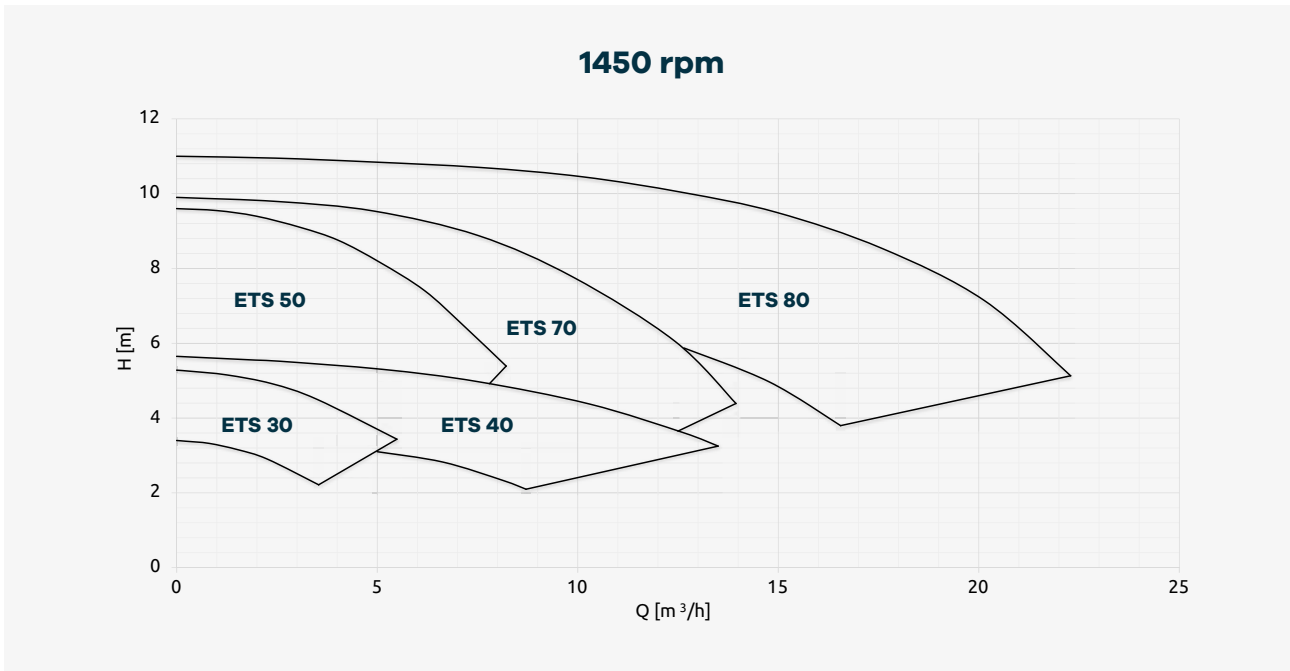

# Performance Curves

50 Hz

Not binding data refers to water at room temperature.  
For specific performance curve contact CDR Pompe S.R.L.

## 60 Hz