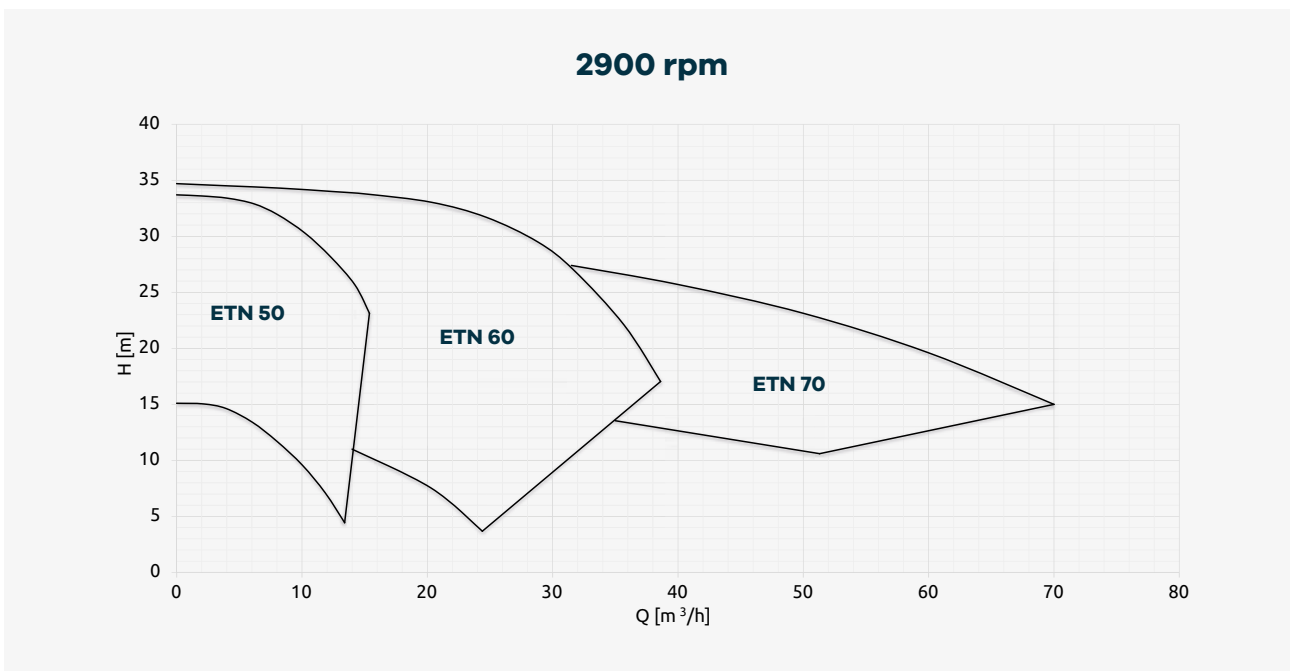

Performance Curves

50 Hz

Not binding data refers to water at room temperature.
For specific performance curve contact CDR Pompe S.R.L.

60 Hz