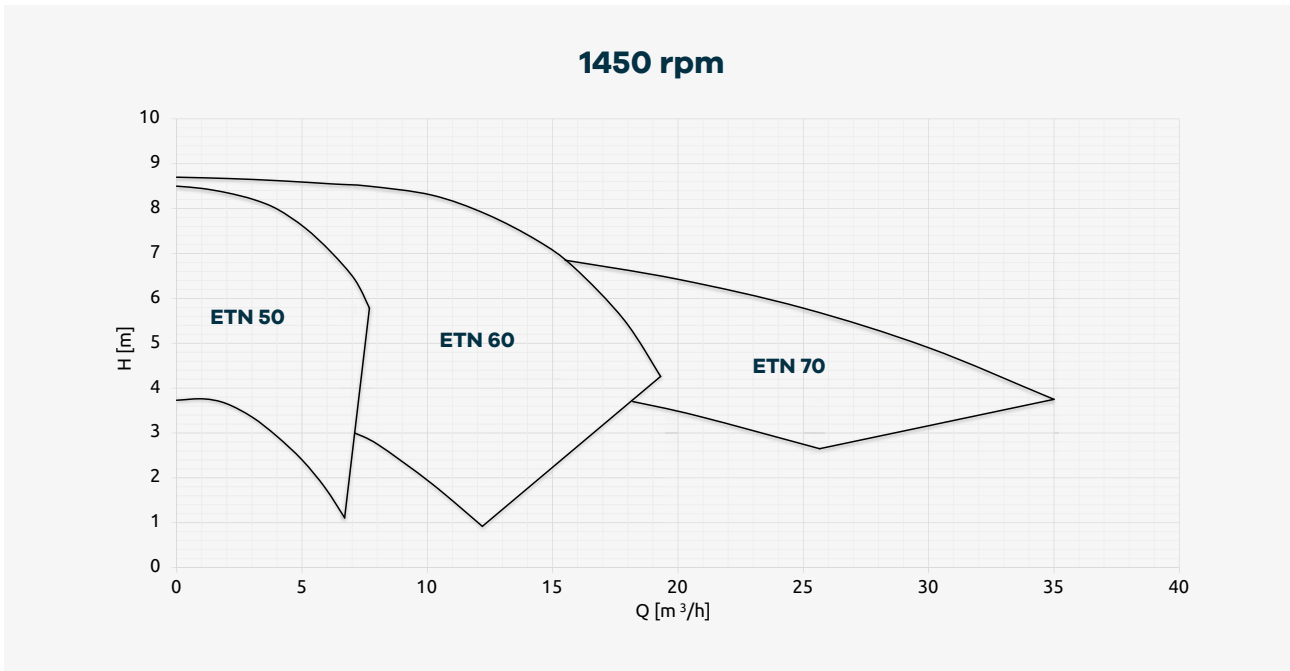

Performance Curves

50 Hz

Not binding data refers to water at room temperature.
For specific performance curve contact CDR Pompe S.R.L.

60 Hz