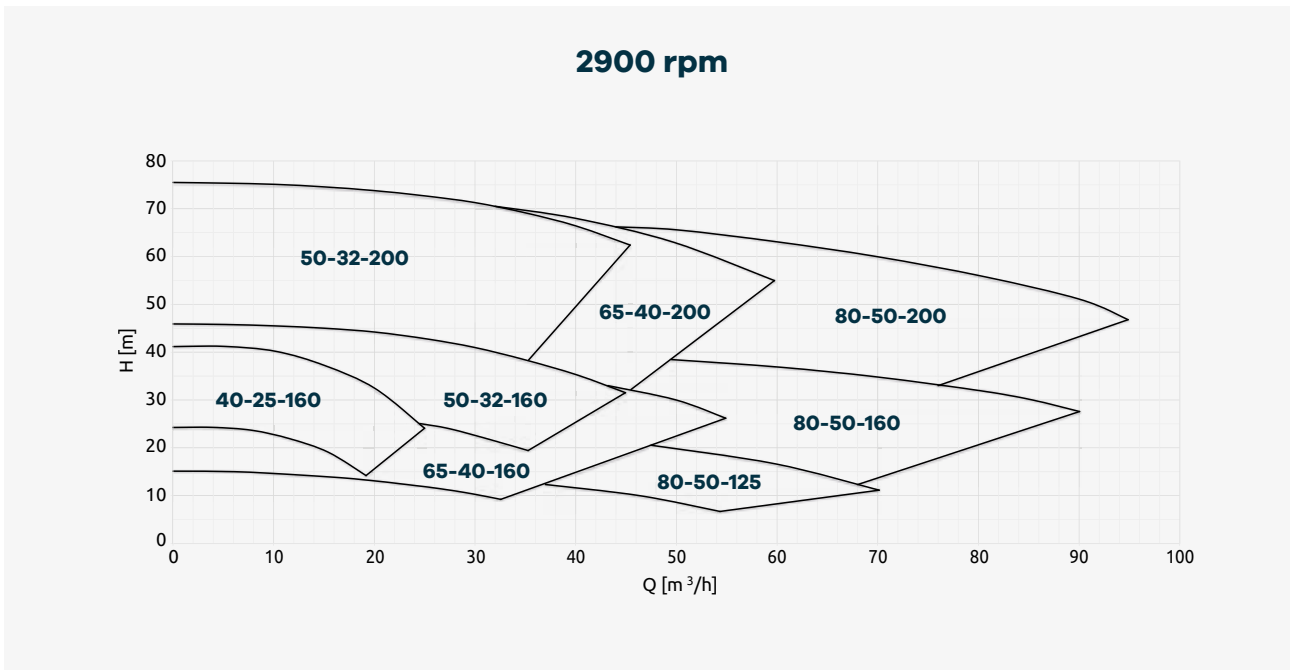

Performance Curves

50 Hz

60 Hz