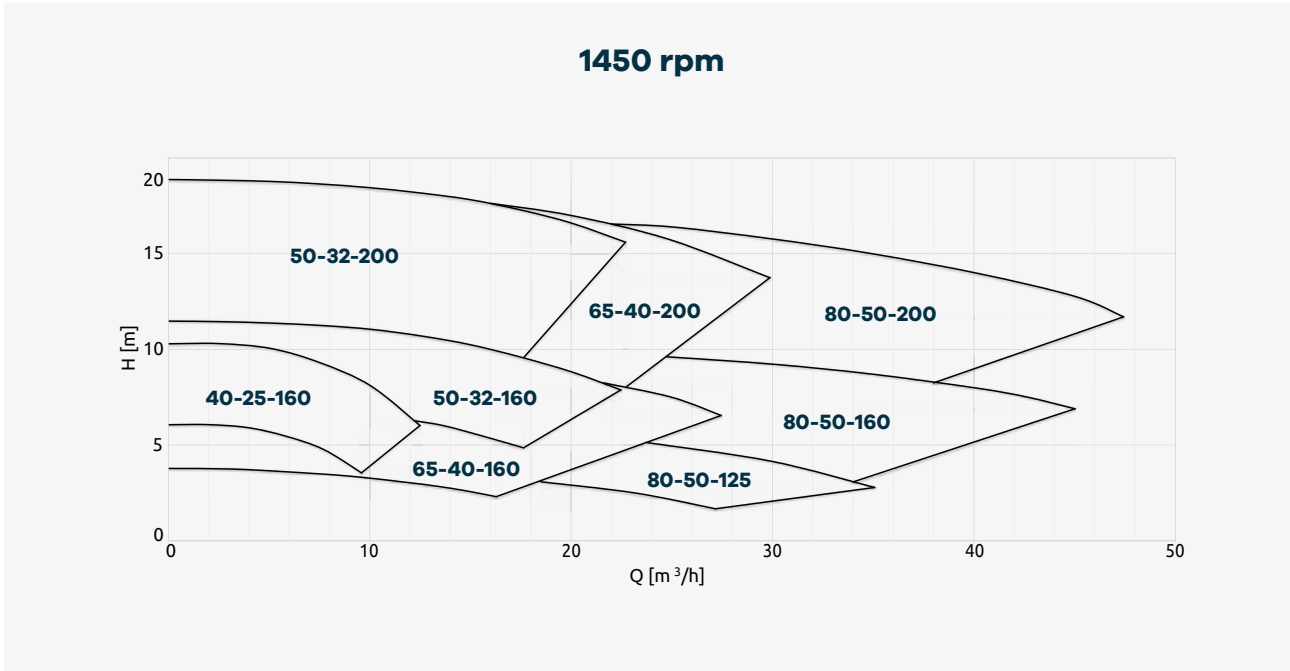

Performance Curves

50 Hz

60 Hz