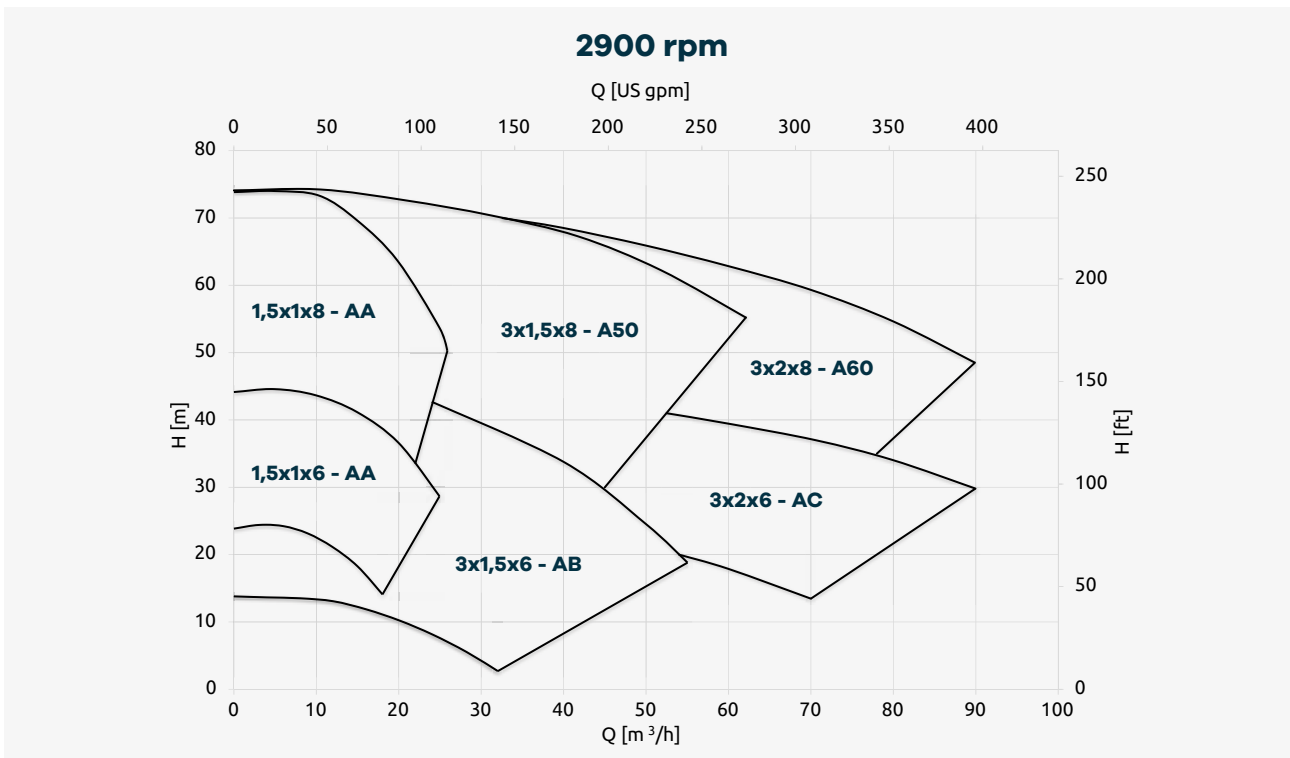

Performance Curves

50 Hz

Not binding data refers to water at room temperature.
For specific performance curve contact CDR Pompe S.R.L.

60 Hz