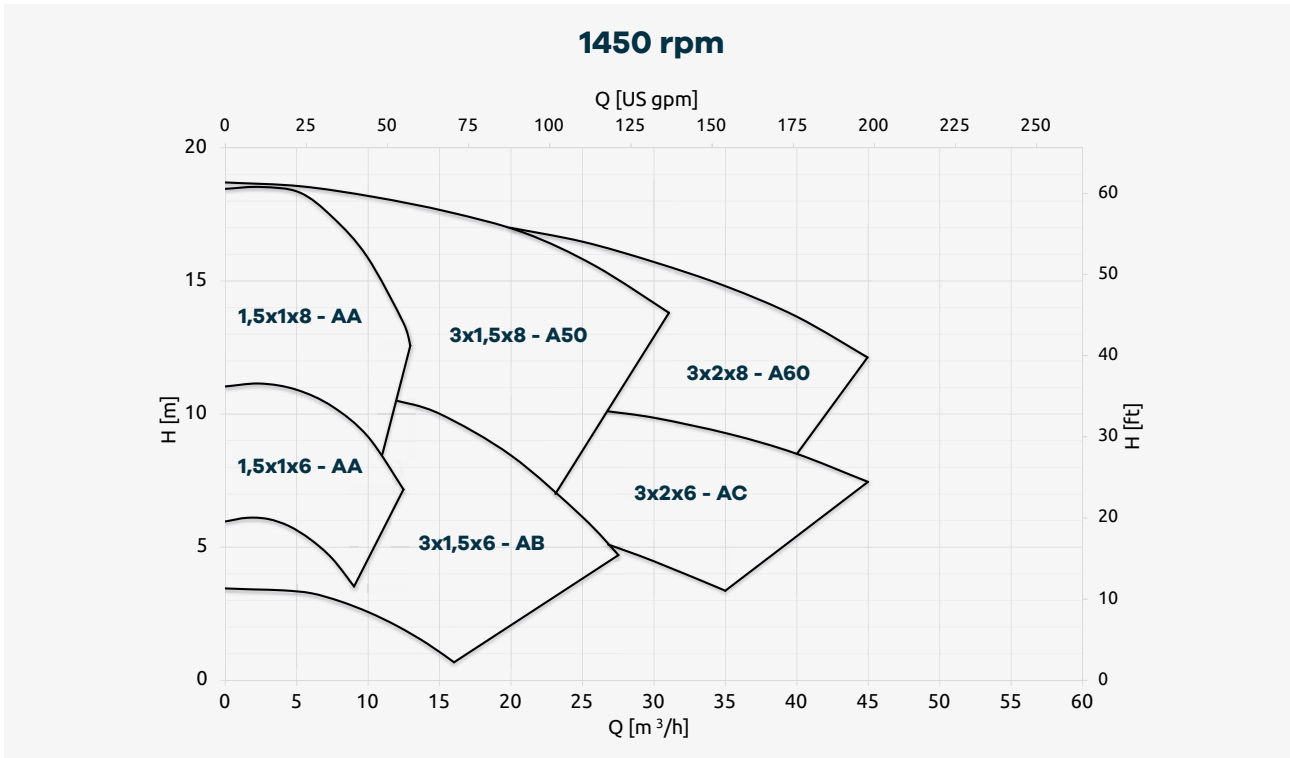

Performance Curves

50 Hz

Not binding data refers to water at room temperature.
For specific performance curve contact CDR Pompe S.R.L.

60 Hz